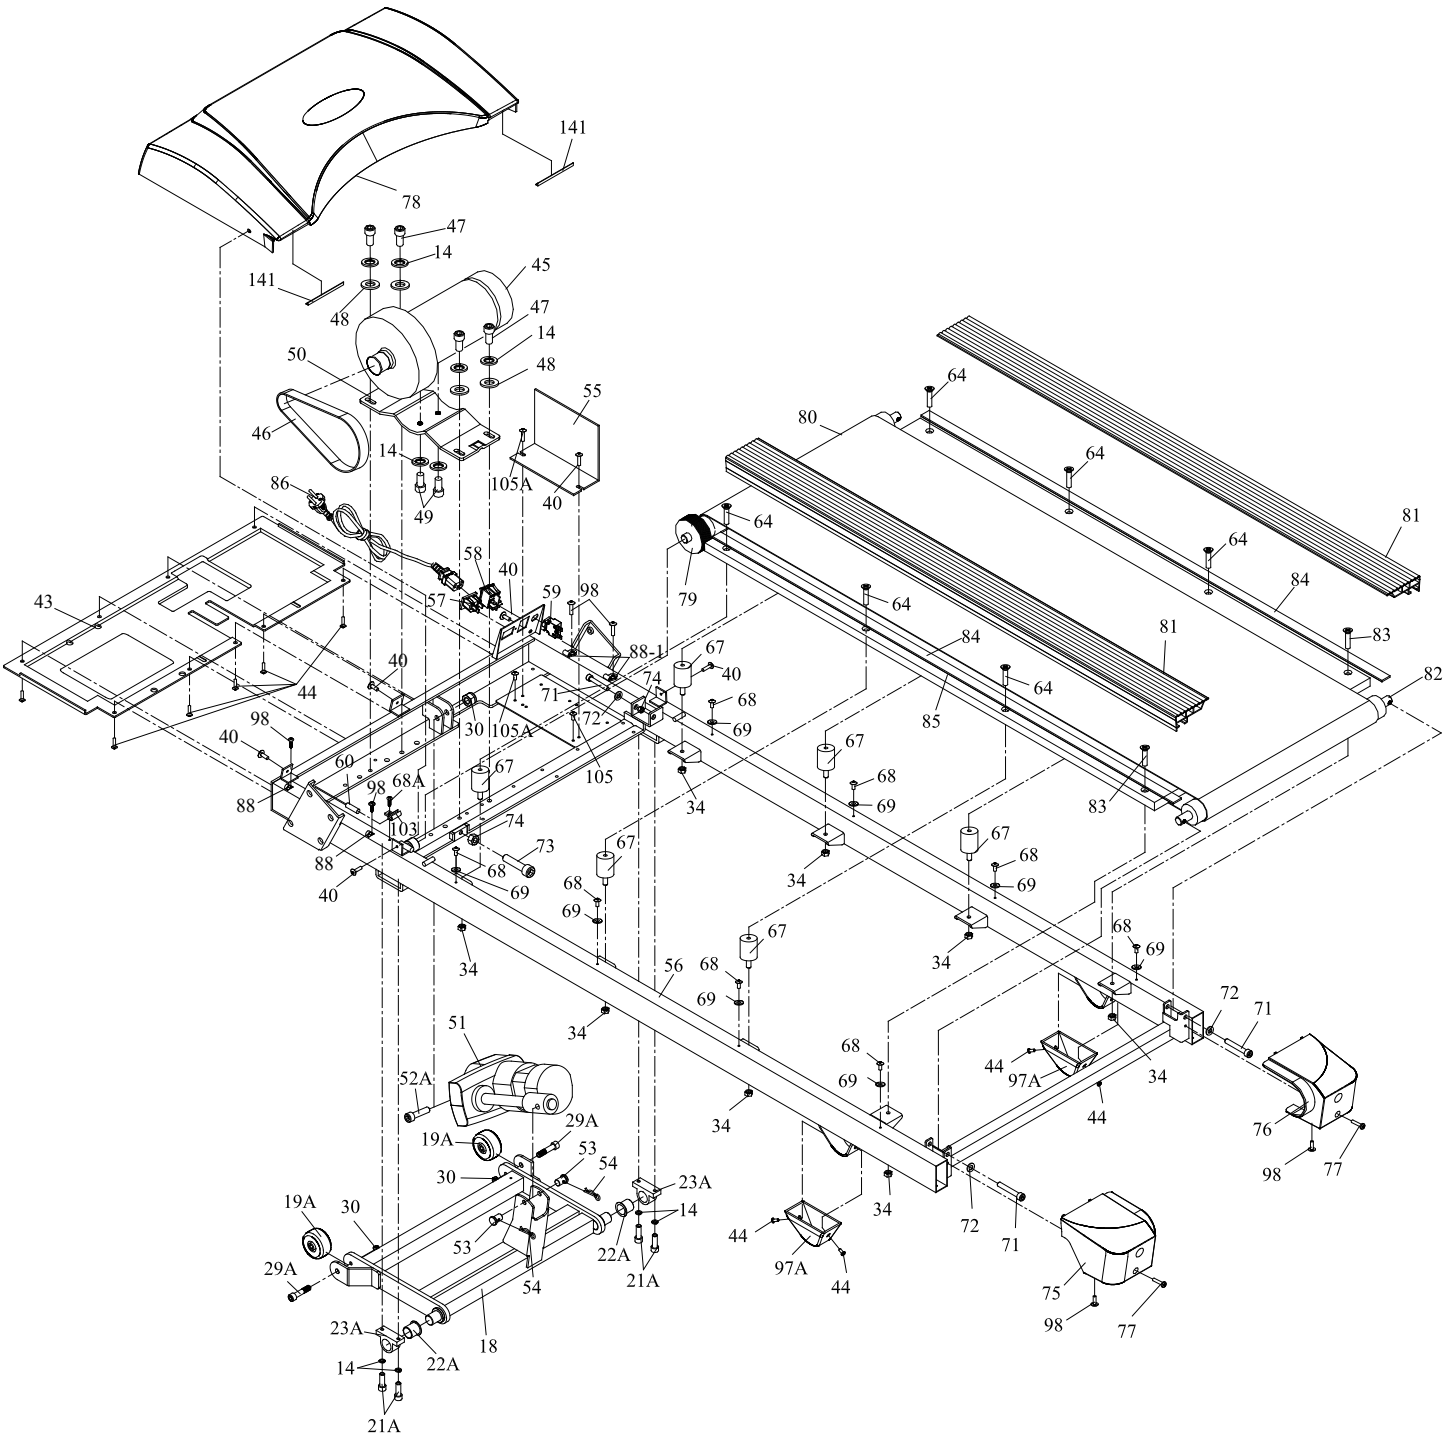

PARTS INFORMATION

BLADEZ T6 PRO TREADMILL

• FIGURE 3

PARTS INFORMATION

BLADEZ T6 PRO TREADMILL

• FIGURE 4

ITEM #	PART #	DESCRIPTION	TOTAL QTY
2-14	T6P014	Spring Washer M8	10
2-18	T6P018	Incline Frame	1
2-19A	T6P019A	Roller 60x10x30t	2
2-21A	T6P021A	Bolt M8xP1.25x25	4
2-22A	T6P022A	Plastic Sleeve	2
2-23A	T6P023A	Incline Frame Fixity	2
2-29A	T6P029A	Bolt M10xP1.5x60	2
2-30	T6P030	Nut M10xP1.5	3
2-34	T6P034	Nut M8xP1.25	8
2-40	T6P040	Bolt M5xP0.8x10	6
2-43	T6P043	Motor Cover (lower)	1
2-44	T6P044	Bolt M6xP1.0x10	13
2-45	T6P045	Motor	1
2-46	T6P046	Ribbed Belt	1
2-47	T6P047	Bolt M8xP1.25x20	4
2-48	T6P048	washer 8x19x3.0t	4
2-49	T6P049	Bolt M8xP1.25x15	2
2-50	T6P050	Motor Mounting Board	1
2-51	T6P051	Incline Motor	1
2-52A	T6P052A	Bolt M10xP1.5x40	1
2-53	T6P053	U-Shaped Pin	2
2-54	T6P054	R pin 10x2.0	2
2-55	T6P055	Controller	1
2-56	T6P056	Frame	1
2-57	T6P057	Power Socket	1
2-58	T6P058	Power Switch	1
2-59	T6P059	Circuit Breaker	1
2-60	T6P060	Sensor (round)	1
2-64	T6P064	Bolt M8xP1.25x35	6
2-67	T6P067	Cushion	6
2-68	T6P068	Bolt M4xP0.7x10	8
2-68A	T6P068A	Bolt M4xP0.7x15	1
2-69	T6P069	Deck Fixing Plastic	8
2-71	T6P071	Bolt M8xP1.25x55	3
2-72	T6P072	Washer 8x16x1.5t	3
2-73	T6P073	Bolt M8xP1.25x45	1
2-74	T6P074	Nut M8xP1.25	2
2-75	T6P075	Rear Adjustment Box (L)	1
2-76	T6P076	Rear Adjustment Box (R)	1
2-77	T6P077	Bolt M4xP0.7x20	2
2-78	T6P078	Upper Cover	1
2-79	T6P079	Front Roller Set	1
2-80	T6P080	Belt	1

PARTS INFORMATION

BLADEZ T6 PRO TREADMILL

• FIGURE 5

ITEM #	PART #	DESCRIPTION	TOTAL QTY
2-81	T6P081	Deck	2
2-82	T6P082	Rear Roller Set	1
2-83	T6P083	Bolt M8xP1.25x40	2
2-84	T6P084	Shock-Absorbing Foam	2
2-85	T6P085	Running Board	1
2-86	T6P086	Power Cable	1
2-88	T6P088	Cable Fixity UC-0	2
2-88-1	T6P088-1	Cable Fixity UC-1	2
2-97A	T6P097A	Rubber Pad	2
2-98	T6P098	Bolt M4xP0.7x16	6
2-103	T6P103	Sensor Fixity	1
2-105	T6P105	Bolt M5xP0.8x8	1
2-105A	T6P105A	Bolt M5xP0.8x10	2
2-141	T6P141	Sound Insulation Pad	2