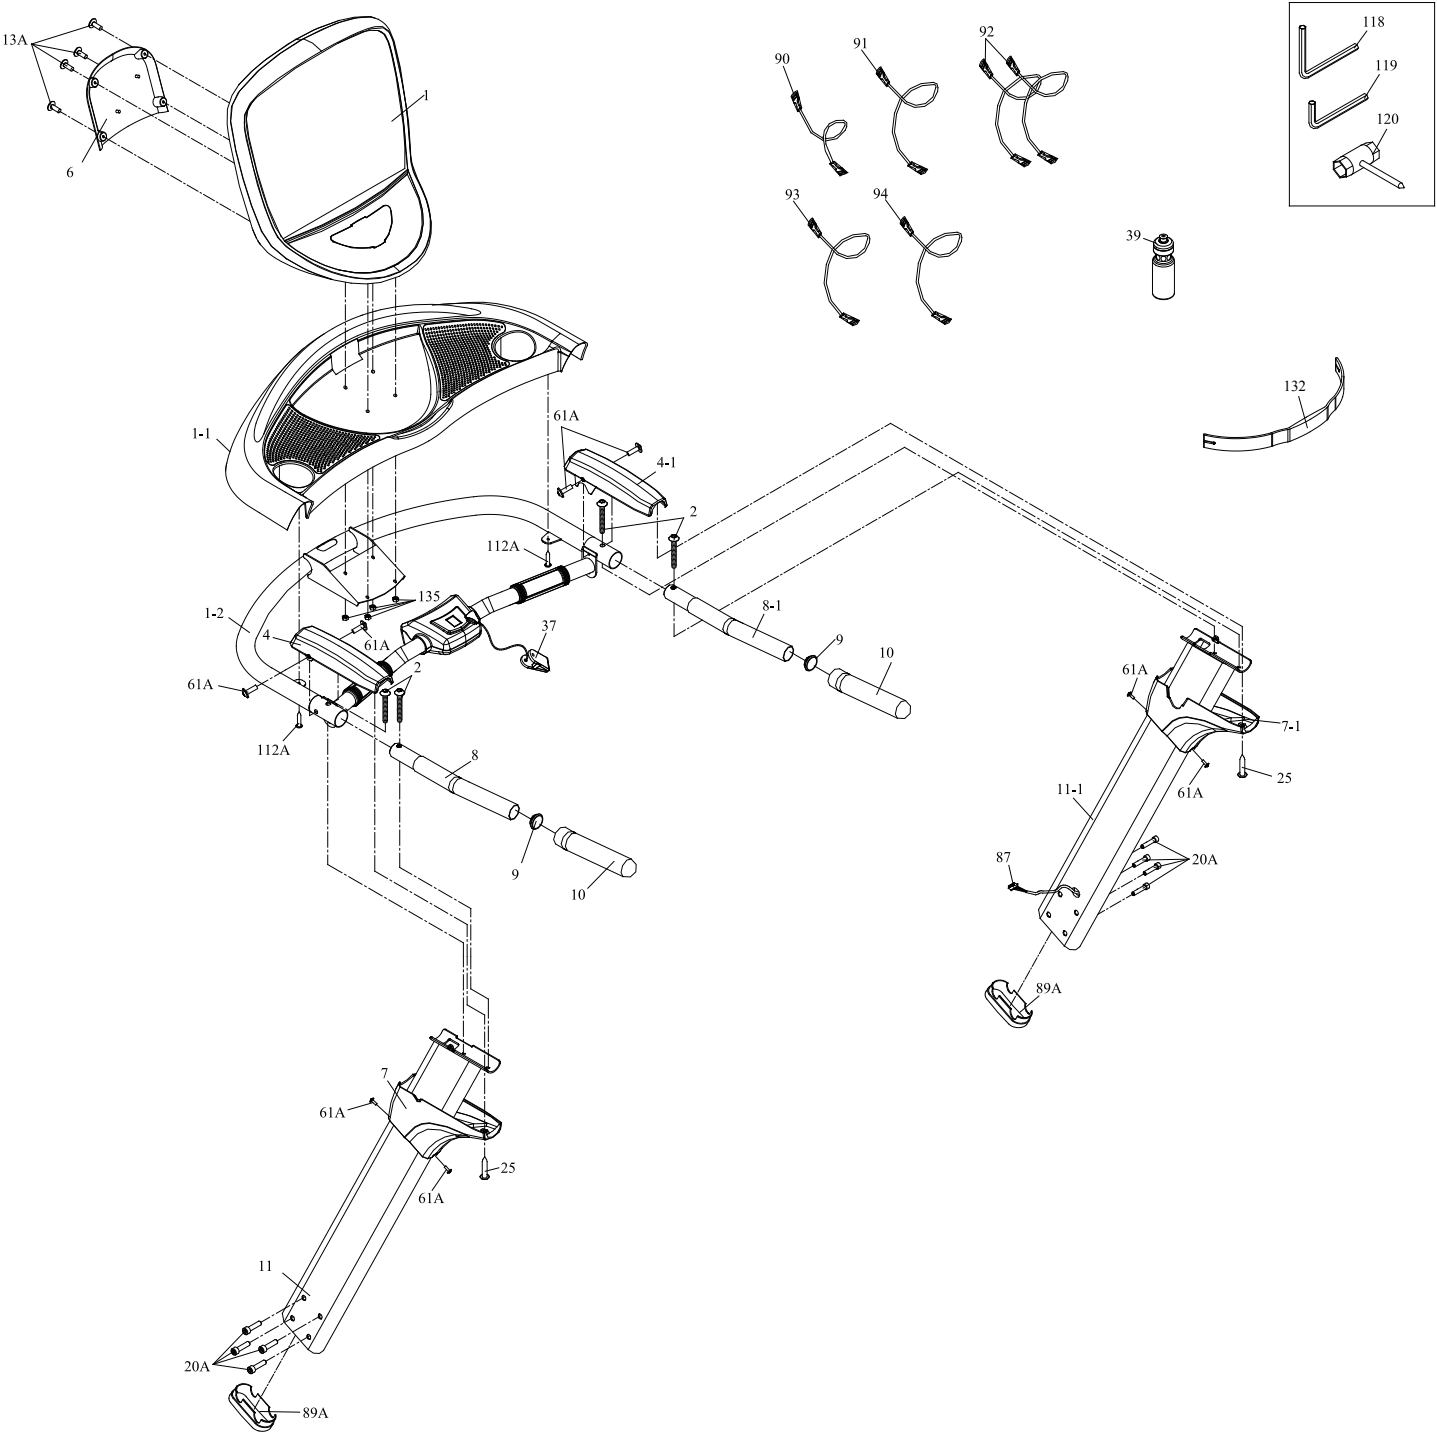

ILLUSTRATED PARTS MANUAL

Model Number:

BLADEZ T6 PRO TREADMILL

Revised 12-11-06

PARTS INFORMATION

BLADEZ T6 PRO TREADMILL

• FIGURE 1

PARTS INFORMATION

PARTS INFORMATION

BLADEZ T6 PRO TREADMILL

• FIGURE 3

PARTS INFORMATION

BLADEZ T6 PRO TREADMILL

• FIGURE 4

ITEM #	PART #	DESCRIPTION	TOTAL QTY
2-14	T6P014	Spring Washer M8	10
2-18	T6P018	Incline Frame	1
2-19A	T6P019A	Roller 60x10x30t	2
2-21A	T6P021A	Bolt M8xP1.25x25	4
2-22A	T6P022A	Plastic Sleeve	2
2-23A	T6P023A	Incline Frame Fixity	2
2-29A	T6P029A	Bolt M10xP1.5x60	2
2-30	T6P030	Nut M10xP1.5	3
2-34	T6P034	Nut M8xP1.25	8
2-40	T6P040	Bolt M5xP0.8x10	6
2-43	T6P043	Motor Cover (lower)	1
2-44	T6P044	Bolt M6xP1.0x10	13
2-45	T6P045	Motor	1
2-46	T6P046	Ribbed Belt	1
2-47	T6P047	Bolt M8xP1.25x20	4
2-48	T6P048	washer 8x19x3.0t	4
2-49	T6P049	Bolt M8xP1.25x15	2
2-50	T6P050	Motor Mounting Board	1
2-51	T6P051	Incline Motor	1
2-52A	T6P052A	Bolt M10xP1.5x40	1
2-53	T6P053	U-Shaped Pin	2
2-54	T6P054	R pin 10x2.0	2
2-55	T6P055	Controller	1
2-56	T6P056	Frame	1
2-57	T6P057	Power Socket	1
2-58	T6P058	Power Switch	1
2-59	T6P059	Circuit Breaker	1
2-60	T6P060	Sensor (round)	1
2-64	T6P064	Bolt M8xP1.25x35	6
2-67	T6P067	Cushion	6
2-68	T6P068	Bolt M4xP0.7x10	8
2-68A	T6P068A	Bolt M4xP0.7x15	1
2-69	T6P069	Deck Fixing Plastic	8
2-71	T6P071	Bolt M8xP1.25x55	3
2-72	T6P072	Washer 8x16x1.5t	3
2-73	T6P073	Bolt M8xP1.25x45	1
2-74	T6P074	Nut M8xP1.25	2
2-75	T6P075	Rear Adjustment Box (L)	1
2-76	T6P076	Rear Adjustment Box (R)	1
2-77	T6P077	Bolt M4xP0.7x20	2
2-78	T6P078	Upper Cover	1
2-79	T6P079	Front Roller Set	1
2-80	T6P080	Belt	1