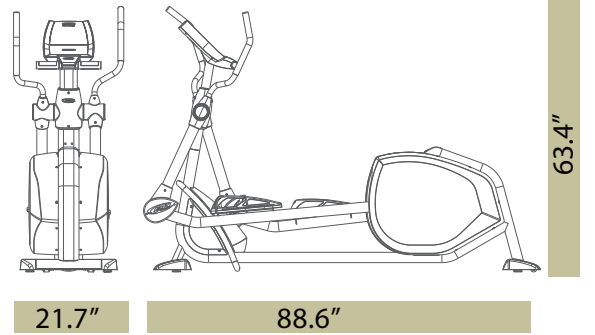

SK9100 & SK9100tv ELLIPTICALS

SK9100tv Monitor

SK9100

- Embedded Cable-Ready TFT Display (SK9100tv)
- VFD Screen with LED Program Profile Matrix (SK9100)
- 2SF (Double Speed Fan) for Personal Cooling
- Track & Track System (3 Level Articulated Free Motion)
- Highly Developed Biomechanics for Precise, Controlled Exercise
- Genesis III Electromagnetic Braking System
- Oval Steel Tubing and Oversized Bearings for Durability
- Maintenance Free Poly-V Belt
- Polar Hand Grip and Telemetry for Accurate Heart Rate
- 40 Different Programs, Including Fitness Test and HR Control
- Full Commercial Warranty
- 420 lb User Weight Capacity

SPECIFICATIONS

RESISTANCE: Self-Generating (110V Plug for TV - SK9100TV)

SYSTEM: Magnetic; Maintenance Free Poly-V Belt

DESIGN: Ergonomic, Full-Size

HEART RATE DETECTION: Polar Contact Heart Sensors and Telemetry

STRIDE LENGTH: 18"

HANDLEBARS: Multi-Position Comfort Grip

PEDALS: Exclusively Designed Footrests Employing Injection Moulded Non-Slip Rubber

FRAME: Sturdy Oval Section Steel Tube St52

PROGRAMS: 40 Built in Programs including Fitness Test and Heart Rate Control

MAX USER WEIGHT: 420 lbs.

UNIT DIMENSIONS: 88.6" (l) x 21.7" (w) x 63.4" (h)